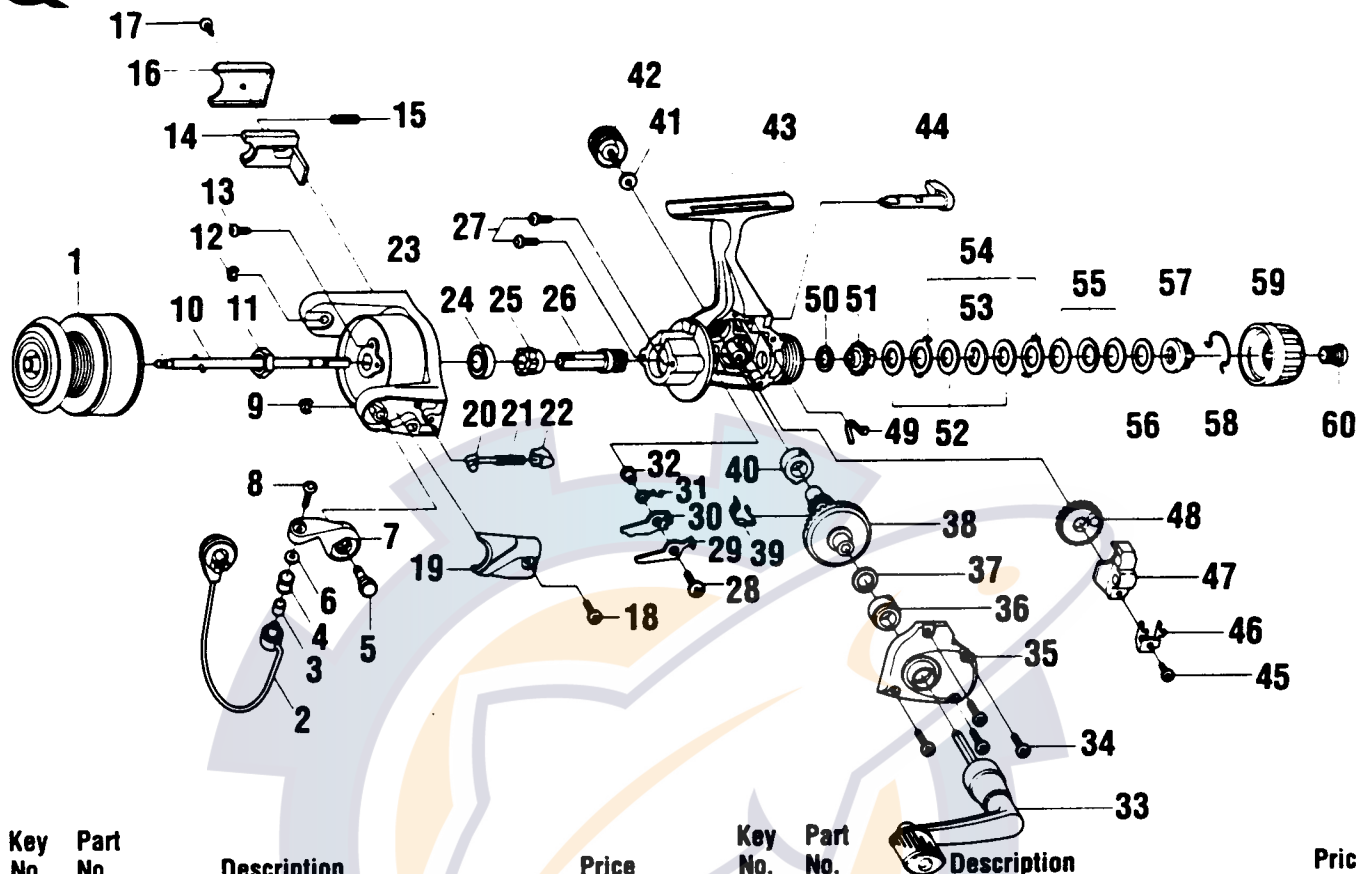

QUANTUM XG2

Key No.	Part No.	Description	Price	Key No.	Part No.	Description	Price
1	JU321-014	Spool Assembly	10.15	31	GU061-01	Anti-Reverse Pawl Spring	.35
2	GU347-06	Bail Assembly	4.25	32	GU091-01	Anti-Reverse Pawl Post	.25
3	MT016-02	Line Roller Bushing	.75	33	GU318-32	Handle Assembly	5.05
4	MT004-01	Line Roller	1.20	34	GU057-01	Body Cover Screw	.15
5	GU051-04	Arm Lever Pin	.55	35	HU023-08	Body Cover	2.00
6	GU105-07	Line Roller Washer	.15	36	GU027-01	Gear Shaft Bushing	.80
7	NU007-01	Arm Lever	.90	37	GU105-08	Adjustment Washr	.15
8	KQ108-01	Line Slider Screw	.30	38	GU012-01	Drive Gear	2.80
9	KQ034-01	E-Clip	.15	39	GU086-01	Silent Cam	.40
10	JU315-02	Main Shaft Assembly	1.00	40	GU027-01	Gear Shaft Bushing	.80
11	GU006-01	Rotor Nut	.30	41	GU105-01	Handle Screw Washer	.10
12	KQ034-01	E-Clip	.15	42	GU073-01	Handle Screw	.60
13	GU077-04	Rotor Nut Lock Screw	.15	43	HU001-08	Body	3.60
14	HU019-01	Kick Lever	.50	44	GU090-01	Anti-Reverse Lever	1.45
15	KQ049-04	Kick Lever Spring	.30	45	JU100-01	Oscillator Retainer Screw	.25
16	HU046-01	Kick Lever Cover	.25	46	HU078-01	Oscillator Slide Retainer	.25
17	GU077-02	Kick Lever Cover Scrw	.15	47	HU025-01	Oscillator Slider	1.00
18	GU077-02	Arm Lever Cover Screw	.15	48	HU053-01	Oscillator Gear	1.00
19	MU087-01	Arm Lever Spring Cover	.25	49	GU089-01	Anti-Reverse Lever Spring	.50
20	NL031-01	Arm Lever Spring Pin	.25	50	GU105-34	Drag Friction Washer	.88
21	KQ049-05	Arm Lever Spring	.30	51	HU075-01	Drag Click Gear	.60
22	QL020-01	Arm Lever Spring Holder	.30	52	GU105-35	Drag Washer "B"	.88
23	HU009-11	Rotor	3.15	53	HU080-01	Drag Washer "D"	.50
24	AQ028-01	Ball Bearing	6.55	54	HU081-01	Drag Washer "A"	.50
25	HU060-01	Anti-Reverse Ratchet	2.00	55	HU043-01	Drag Spring	.65
26	GU011-02	Pinion Gear	1.95	56	GU105-24	Drag Washer	.88
27	GU077-01	Bearing Screw	.15	57	HU066-01	Drag Nut	.60
28	GU077-05	Anti-Reverse Pawl Screw	.15	58	HU070-01	Drag Click Spring	1.10
29	GU063-01	Anti-Reverse Pawl "A" (Cntr)	.45	59	HU032-01	Drag Knob	.75
30	GU074-01	Anti-Reverse Pawl "B" (On)	.45	60	HU101-01	Drag Knob Screw	.60